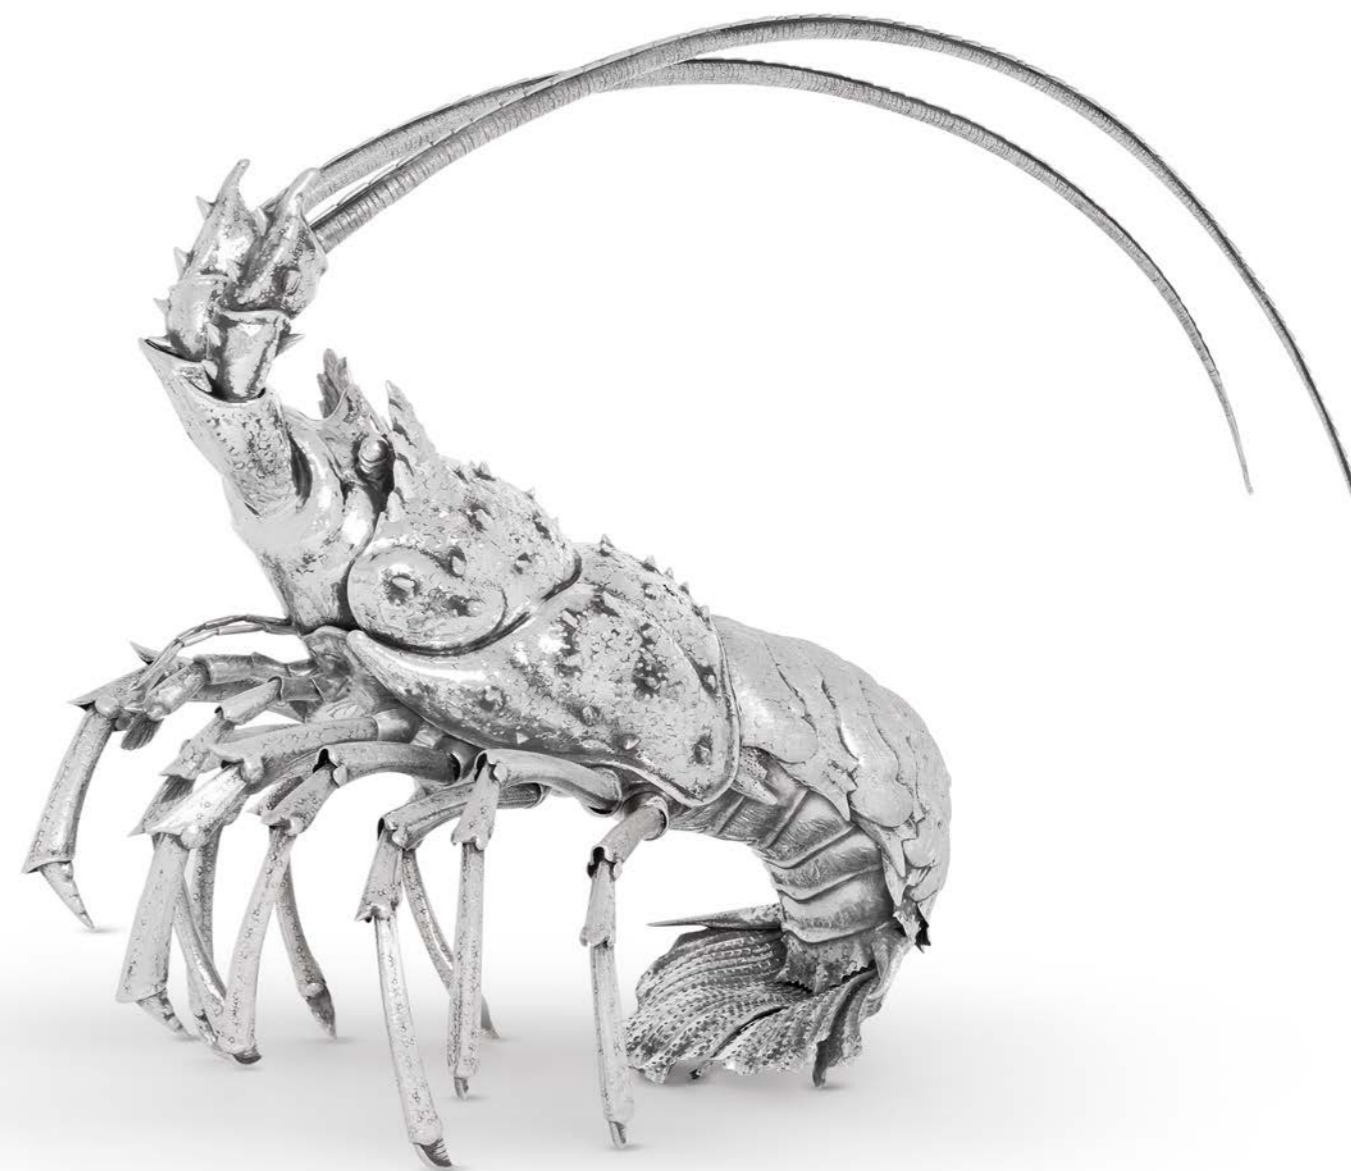

**"RHINO"
WHISKY GLASS**
8 x h 10 cm - 210 gr.
ref. OGABWRHI01 - SILVER - 7001

SEA LINE

"SEASHELL"
ICE BUCKET AND ICE TONGS
18 x h 20 cm - 680 gr.
ref. OGASGC001 - SILVER - 7001

"SEASHELL"
CHAMPAGNE BUCKET
21 x h 30 cm - 1700 gr.
ref. OGASCC001 - SILVER - 7001

SEA LINE

"SEASHELL" CENTREPIECE
70 x 50 x h 20 cm - 3670 gr.
ref. OGACTION002 - SILVER - 7001

LOBSTER
55 x 25 x h 36 cm - 1980 gr.
ref. OGALOB001 - SILVER - 7001

SEA LINE

SMALL SEA TURTLE
CONTAINS AN INTERNAL CASING
40 x 32 x h 10 cm - 1500 gr.
ref. OGATRM001S - SILVER - 7001